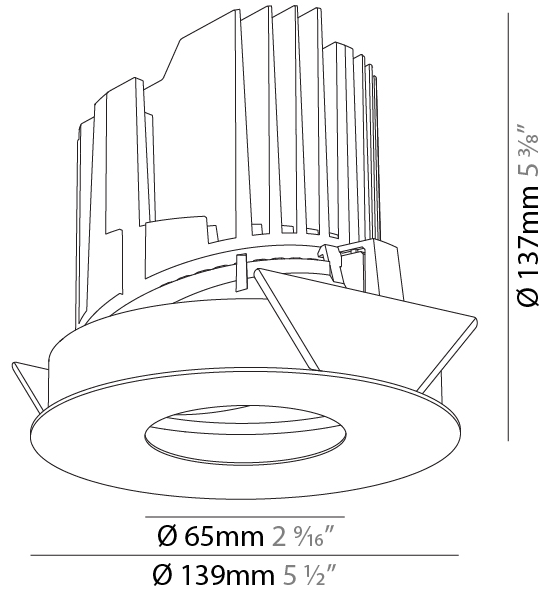

GENERAL

Series: Bioniq
Subseries: Bioniq Round Adjustable
Brand: Prolicht
Division: Architectural
Mounting Type: Recessed
Mounting Location: Ceiling
Subcategory: Downlight

PHYSICAL

Shape: Round
Diameter (mm): 139
Diameter (in): 5 1/2
Height (mm): 137
Height (in): 5 3/8
Ceiling Thickness (mm): 10 / 12.5 / 15
Ceiling Thickness (in): 3/8 or 1/2 or 9/16
Min. Recessing Depth (mm): 150
Min. Recessing Depth (in): 5 7/8
Light Distribution: Adjustable / Downlight
Weight (kg): 0.853
Weight (lbs): 1.88
Fixture Finish: SSR / BKV / CWI / CRY / HAB / UFT / ITA / RUA / FTG / MYG / LOD / PUS / FRO / FUP / KIA / POP / BLS / SPG / MEY / GOH / GUM / CHC / COM / ABZ / JAG / OBR / MOS / ROR
Fixture Material: Aluminum Die Cast
Cut-out Measurements: 130mm / 5 1/8"

GENERAL

Series: Bioniq
Subseries: Bioniq Round Wallwash
Brand: Prolicht
Division: Architectural
Mounting Type: Recessed
Mounting Location: Ceiling
Subcategory: Downlight

PHYSICAL

Shape: Round
Diameter (mm): 139
Diameter (in): 5 1/2
Height (mm): 137
Height (in): 5 3/8
Ceiling Thickness (mm): 10 / 12.5 / 15 / 25
Ceiling Thickness (in): 3/8 or 1/2 or 9/16
Min. Recessing Depth (mm): 150
Min. Recessing Depth (in): 5 7/8
Light Distribution: Adjustable / Asymmetric
Weight (kg): 0.865
Weight (lbs): 1.9
Fixture Finish: SSR / BKV / CWI / CRY / HAB / UFT / ITA / RUA / FTG / MYG / LOD / PUS / FRO / FUP / KIA / POP / BLS / SPG / MEY / GOH / GUM / CHC / COM / ABZ / JAG / OBR / MOS / ROR
Fixture Material: Aluminum Die Cast
Cut-out Measurements: 130mm / 5 1/8"

OPTICAL

Reflector°: 20 / 25 / 40
Adjustability: Fixed

RATINGS AND CERTIFICATIONS

Certified By: Certified for North American Standards
IP rating: IP20

130mm 5 1/8"	150mm 5 7/8"	10 15mm 3/8" 9/16"	30°	355°	↑